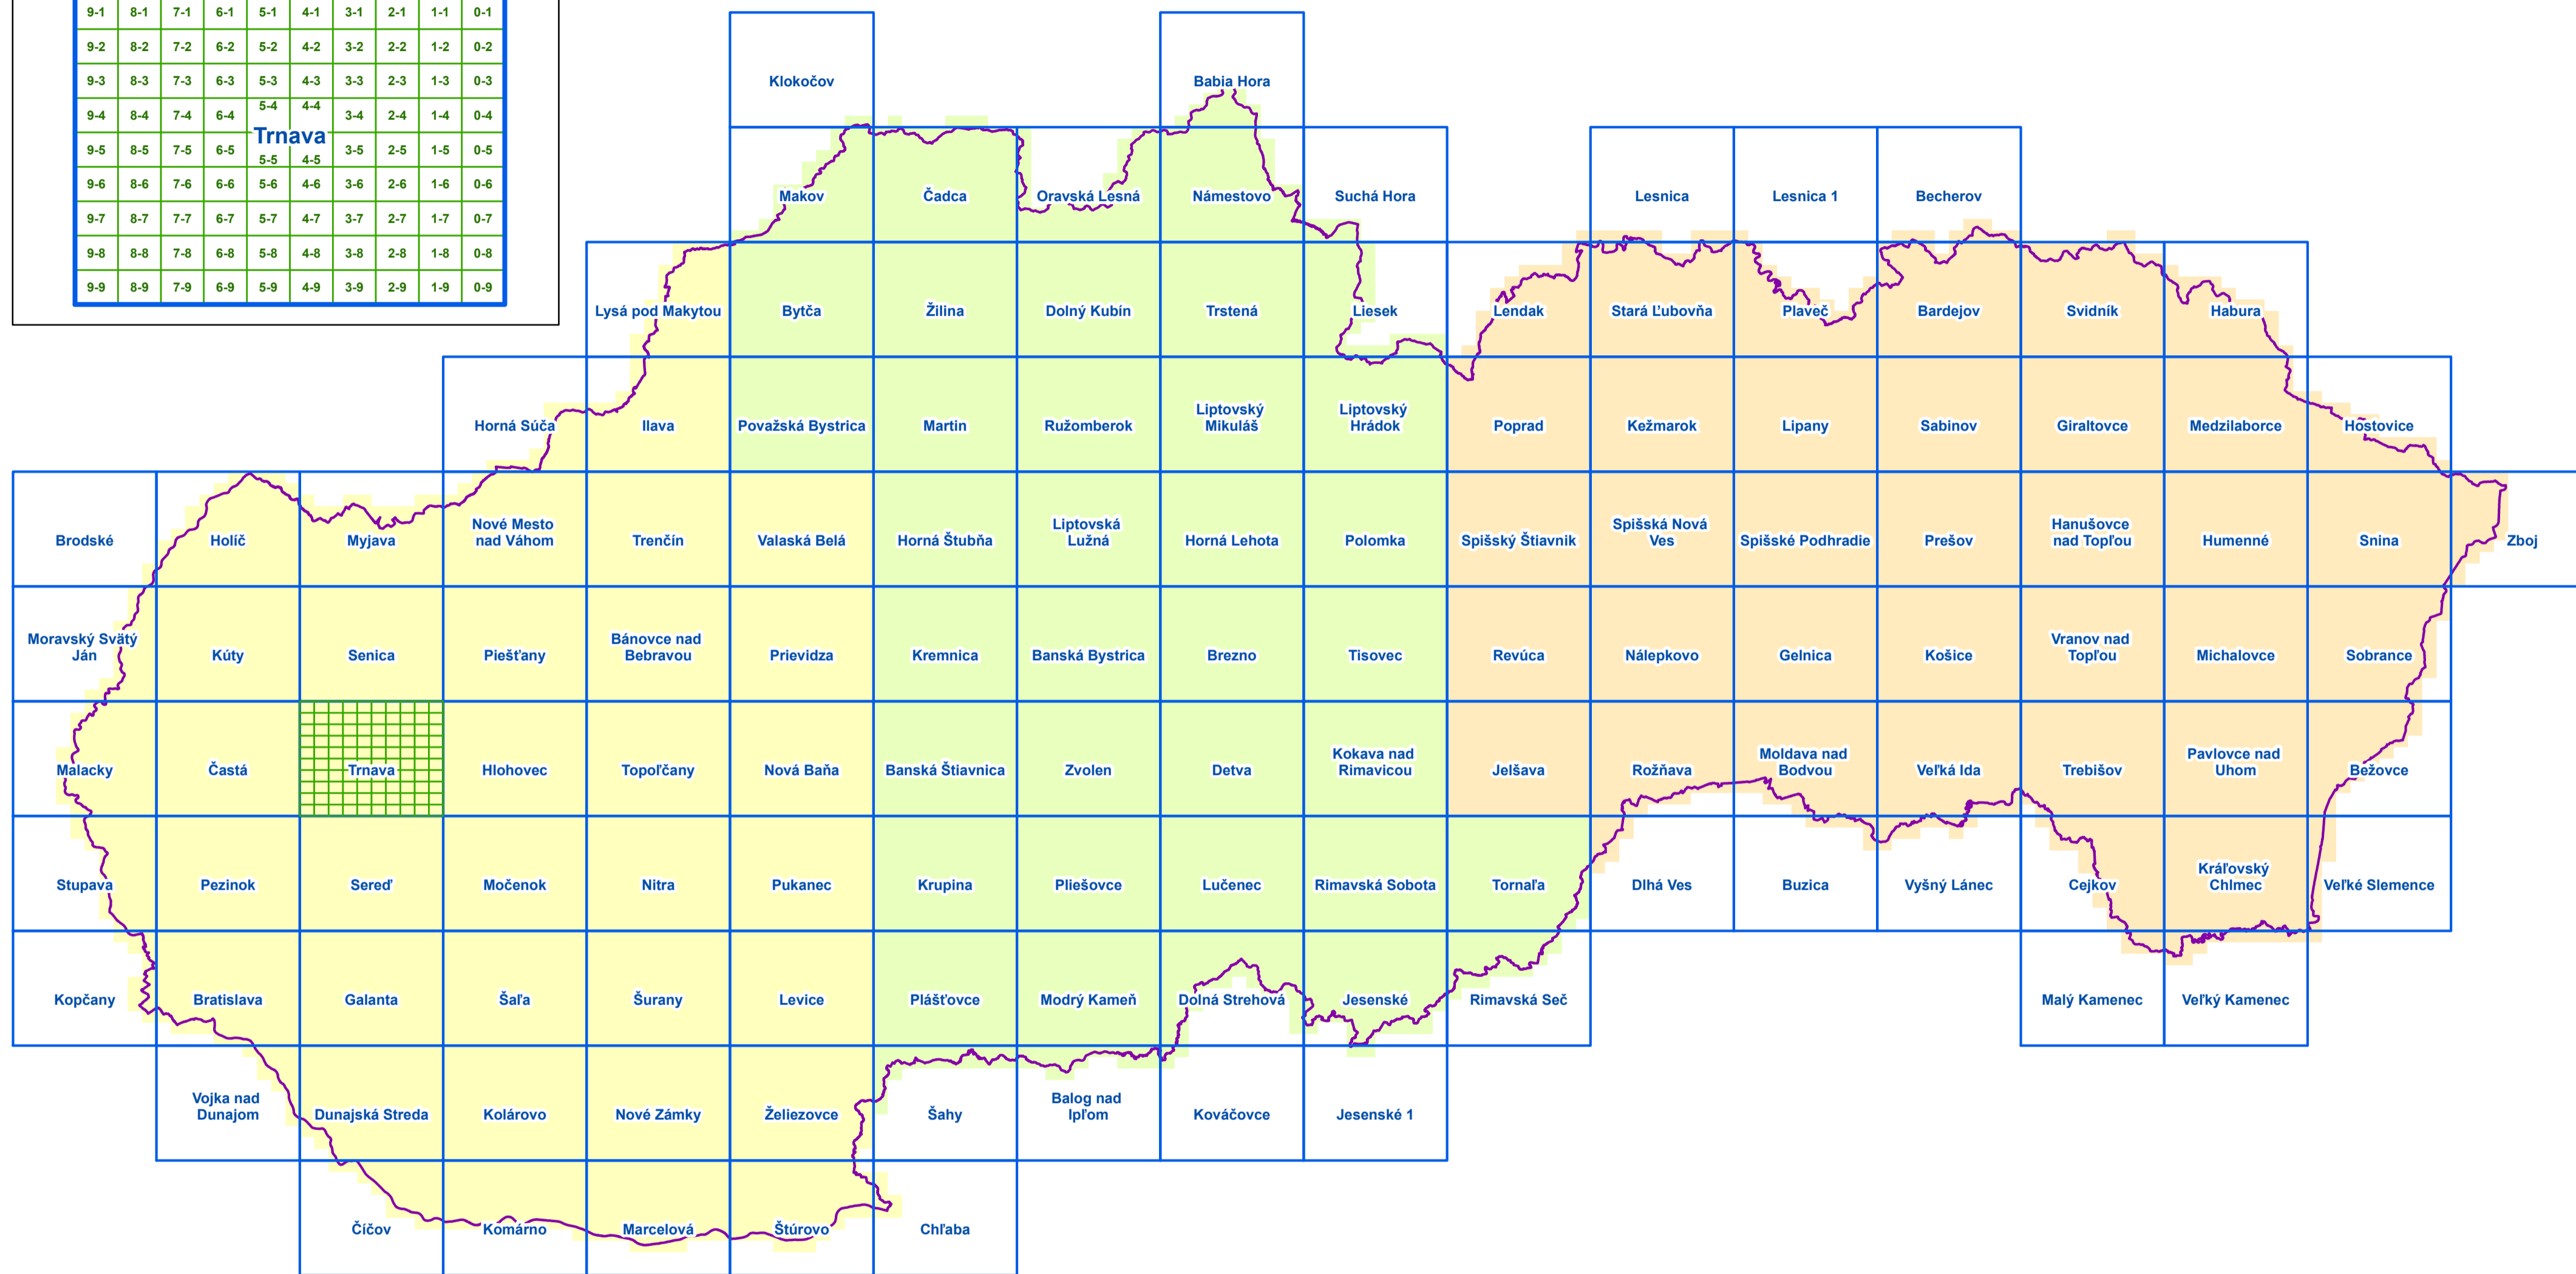

# Orthophotomosaic map sheet layout

Map sheets 1:5000 naming

9-0	8-0	7-0	6-0	5-0	4-0	3-0	2-0	1-0	0-0
9-1	8-1	7-1	6-1	5-1	4-1	3-1	2-1	1-1	0-1
9-2	8-2	7-2	6-2	5-2	4-2	3-2	2-2	1-2	0-2
9-3	8-3	7-3	6-3	5-3	4-3	3-3	2-3	1-3	0-3
9-4	8-4	7-4	6-4	5-4	4-4	3-4	2-4	1-4	0-4
9-5	8-5	7-5	6-5	5-5	4-5	3-5	2-5	1-5	0-5
9-6	8-6	7-6	6-6	5-6	4-6	3-6	2-6	1-6	0-6
9-7	8-7	7-7	6-7	5-7	4-7	3-7	2-7	1-7	0-7
9-8	8-8	7-8	6-8	5-8	4-8	3-8	2-8	1-8	0-8
9-9	8-9	7-9	6-9	5-9	4-9	3-9	2-9	1-9	0-9

## Legend

- map sheets 1:5000
- map sheets 1:50000
- Orthophotomosaic - western part
- Orthophotomosaic - central part
- Orthophotomosaic - eastern part